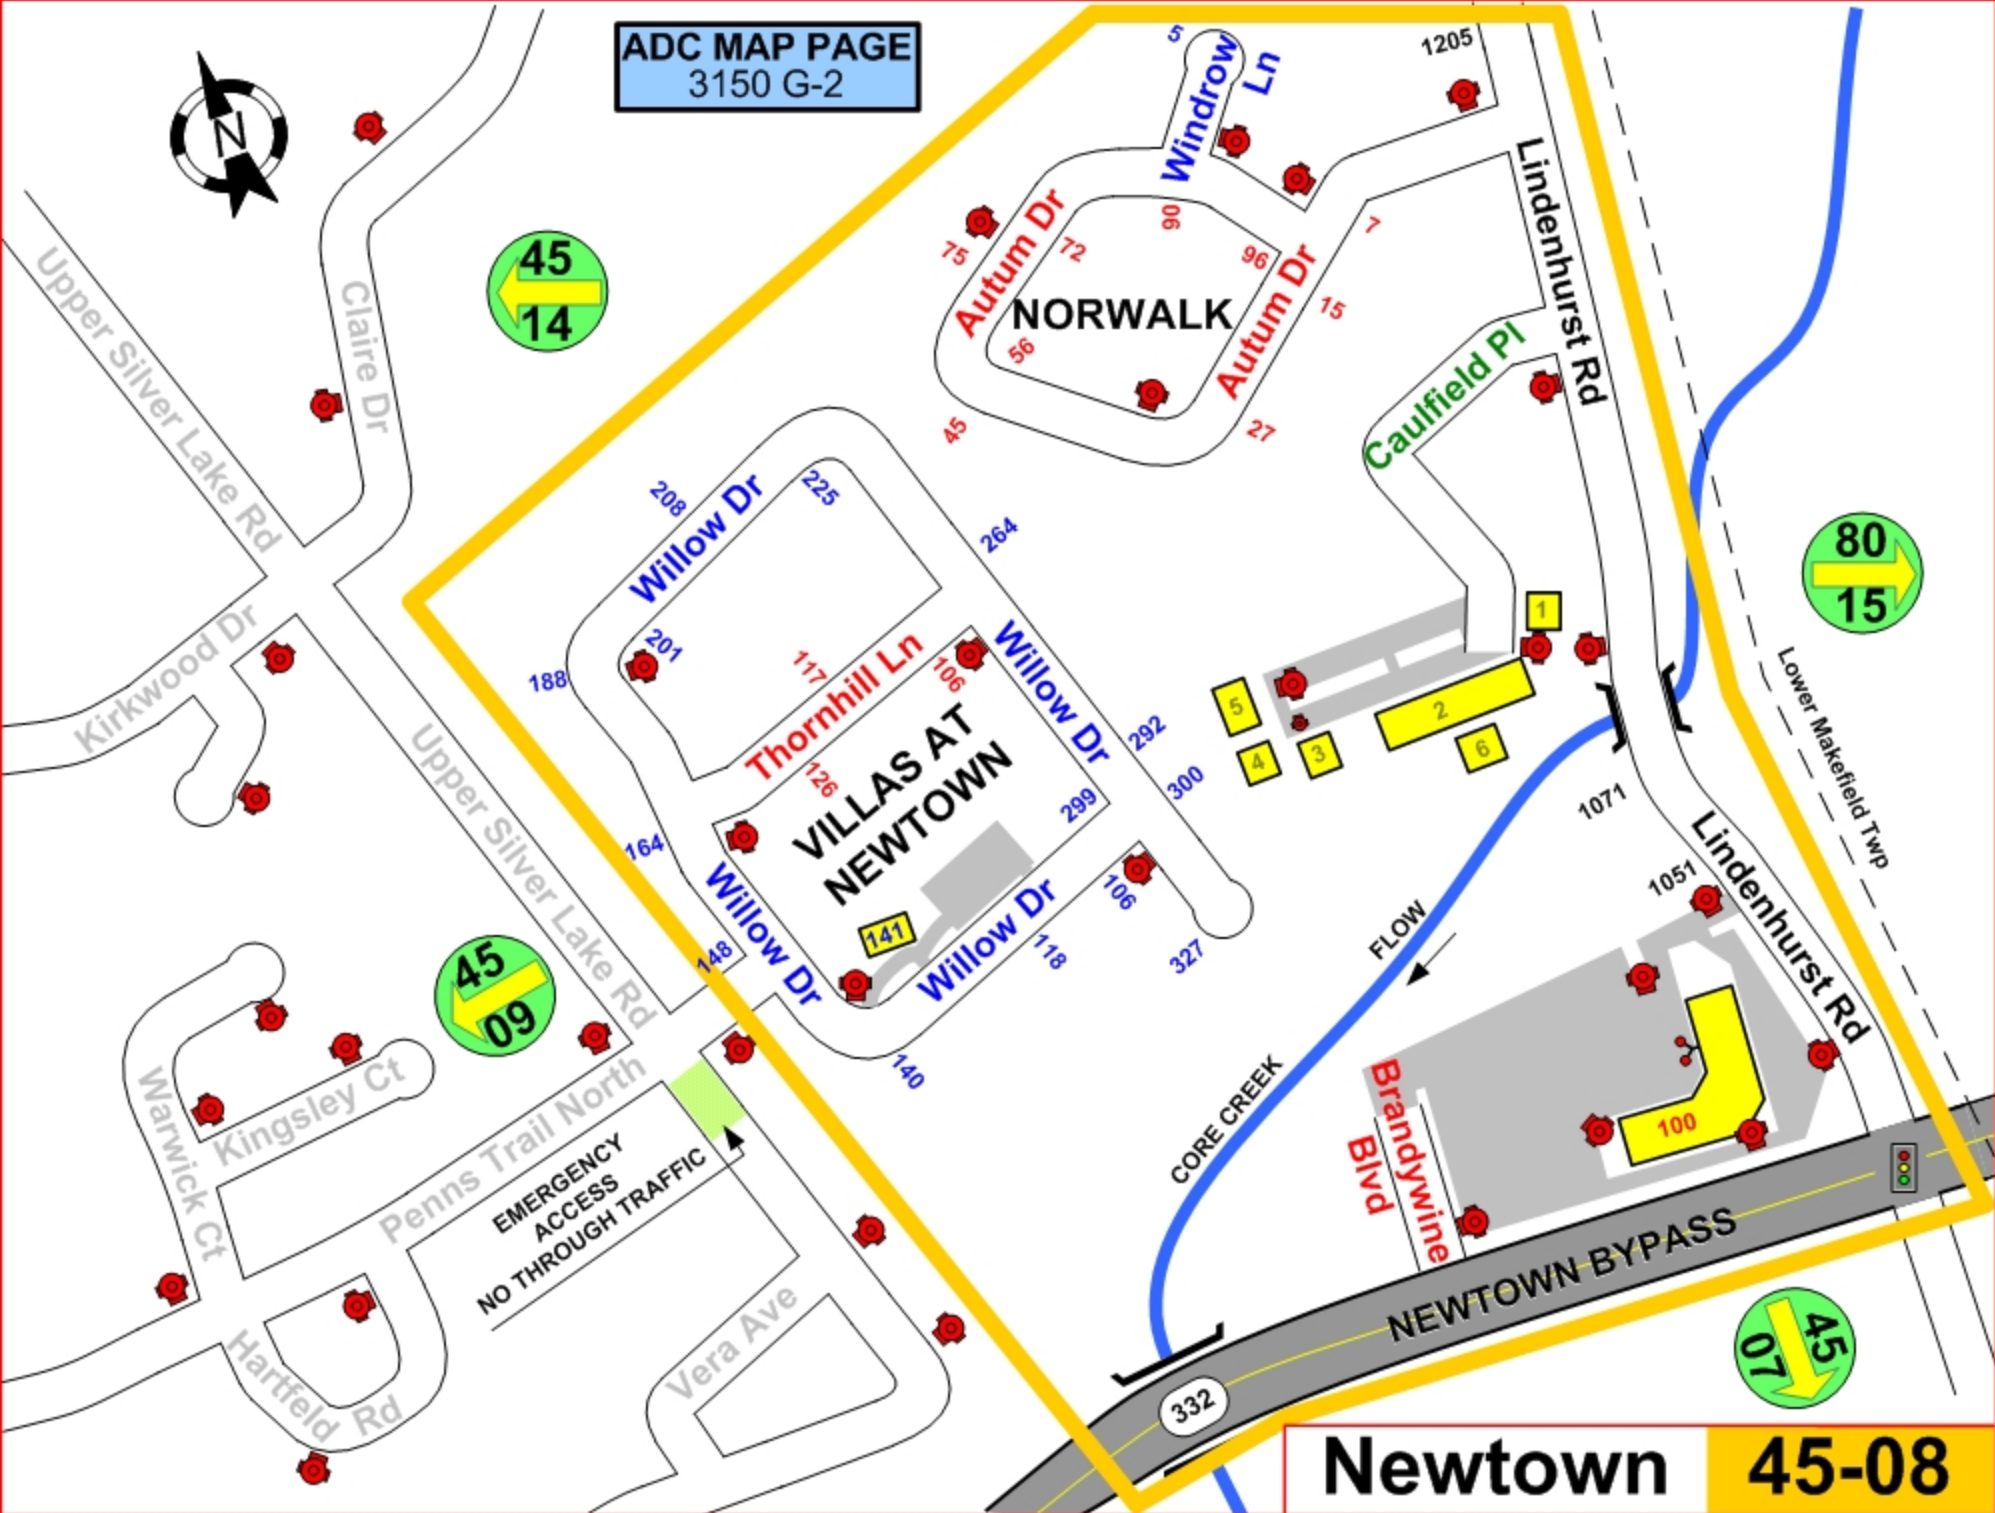

45
14

80
15

45
09

07
45

Newtown 45-08

NORWALK

VILLAS AT
NEWTOWN

Brantwynne
Bivd

NEWTOWN BYPASS

332

EMERGENCY
ACCESS
NO THROUGH TRAFFIC

Upper Silver Lake Rd
Kirkwood Dr
Claire Dr

Warwick Ct
Kingsley Ct
Hartfield Rd

Penns Trail North

Vera Ave

Windrow Ln
Autum Dr
Autum Dr

Lindenhurst Rd
Caulfield Pl

Lower Makefield Twp
Lindenhurst Rd

Willow Dr
Thornhill Ln
Willow Dr
Willow Dr
Willow Dr

CORE CREEK
FLOW

208
225
201
188
164
148
140

75
72
90
96
45
56
27
15
7
1205

117
106
126
141
292
300
299
106
327
118

1
2
3
4
5
6

1071
1051
100